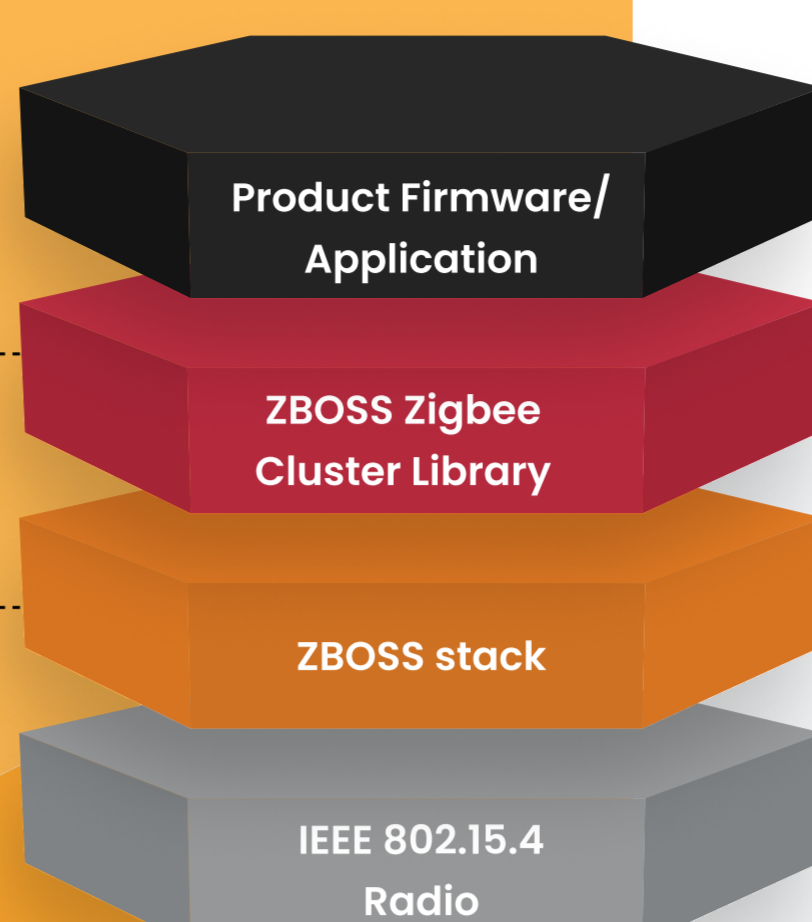

ZBOSS

ZBOSS from DSR is an independent, portable and high-performance Zigbee protocol stack. ZBOSS now supports Zigbee PRO 2023 released in March, 2023 by the Connectivity Standards Alliance.

Benefits

- Hardware-independent
- Cross-platform: OS layer for minimum effort porting
- OS-less configuration
- Fixed memory footprint
- Optimized memory usage: low RAM capacity on targeted device
- Easy-to-use API

Features

- Zigbee 3.0
- All device roles (ZC, ZR, ZED)
- Zigbee Cluster library (building blocks for consumer devices)
- Zigbee Green Power
- Smart Energy 1.4
- Control4 ecosystem support
- All Hubs support
- Sub-GHz band support
- Zigbee Direct
- State-of-the art Security
- Development tools like ZBOSS Network Simulator, Wireshark support and embedded diagnostic features
- Complete CI/CD to accelerate testing and certification

Zigbee PRO 2023

Zigbee PRO 2023 adds a number of major security enhancements while simplifying the user experience and extending the supported bands beyond 2.4GHz for Europe and North America.

ZBOSS with Zigbee PRO 2023

Zigbee Direct

A new Zigbee functionality that enables onboarding and control of Zigbee devices using Bluetooth Low Energy.

Dynamic Link Key

The use of Public/Private key pairing and advanced security curves to further secure devices and hubs.