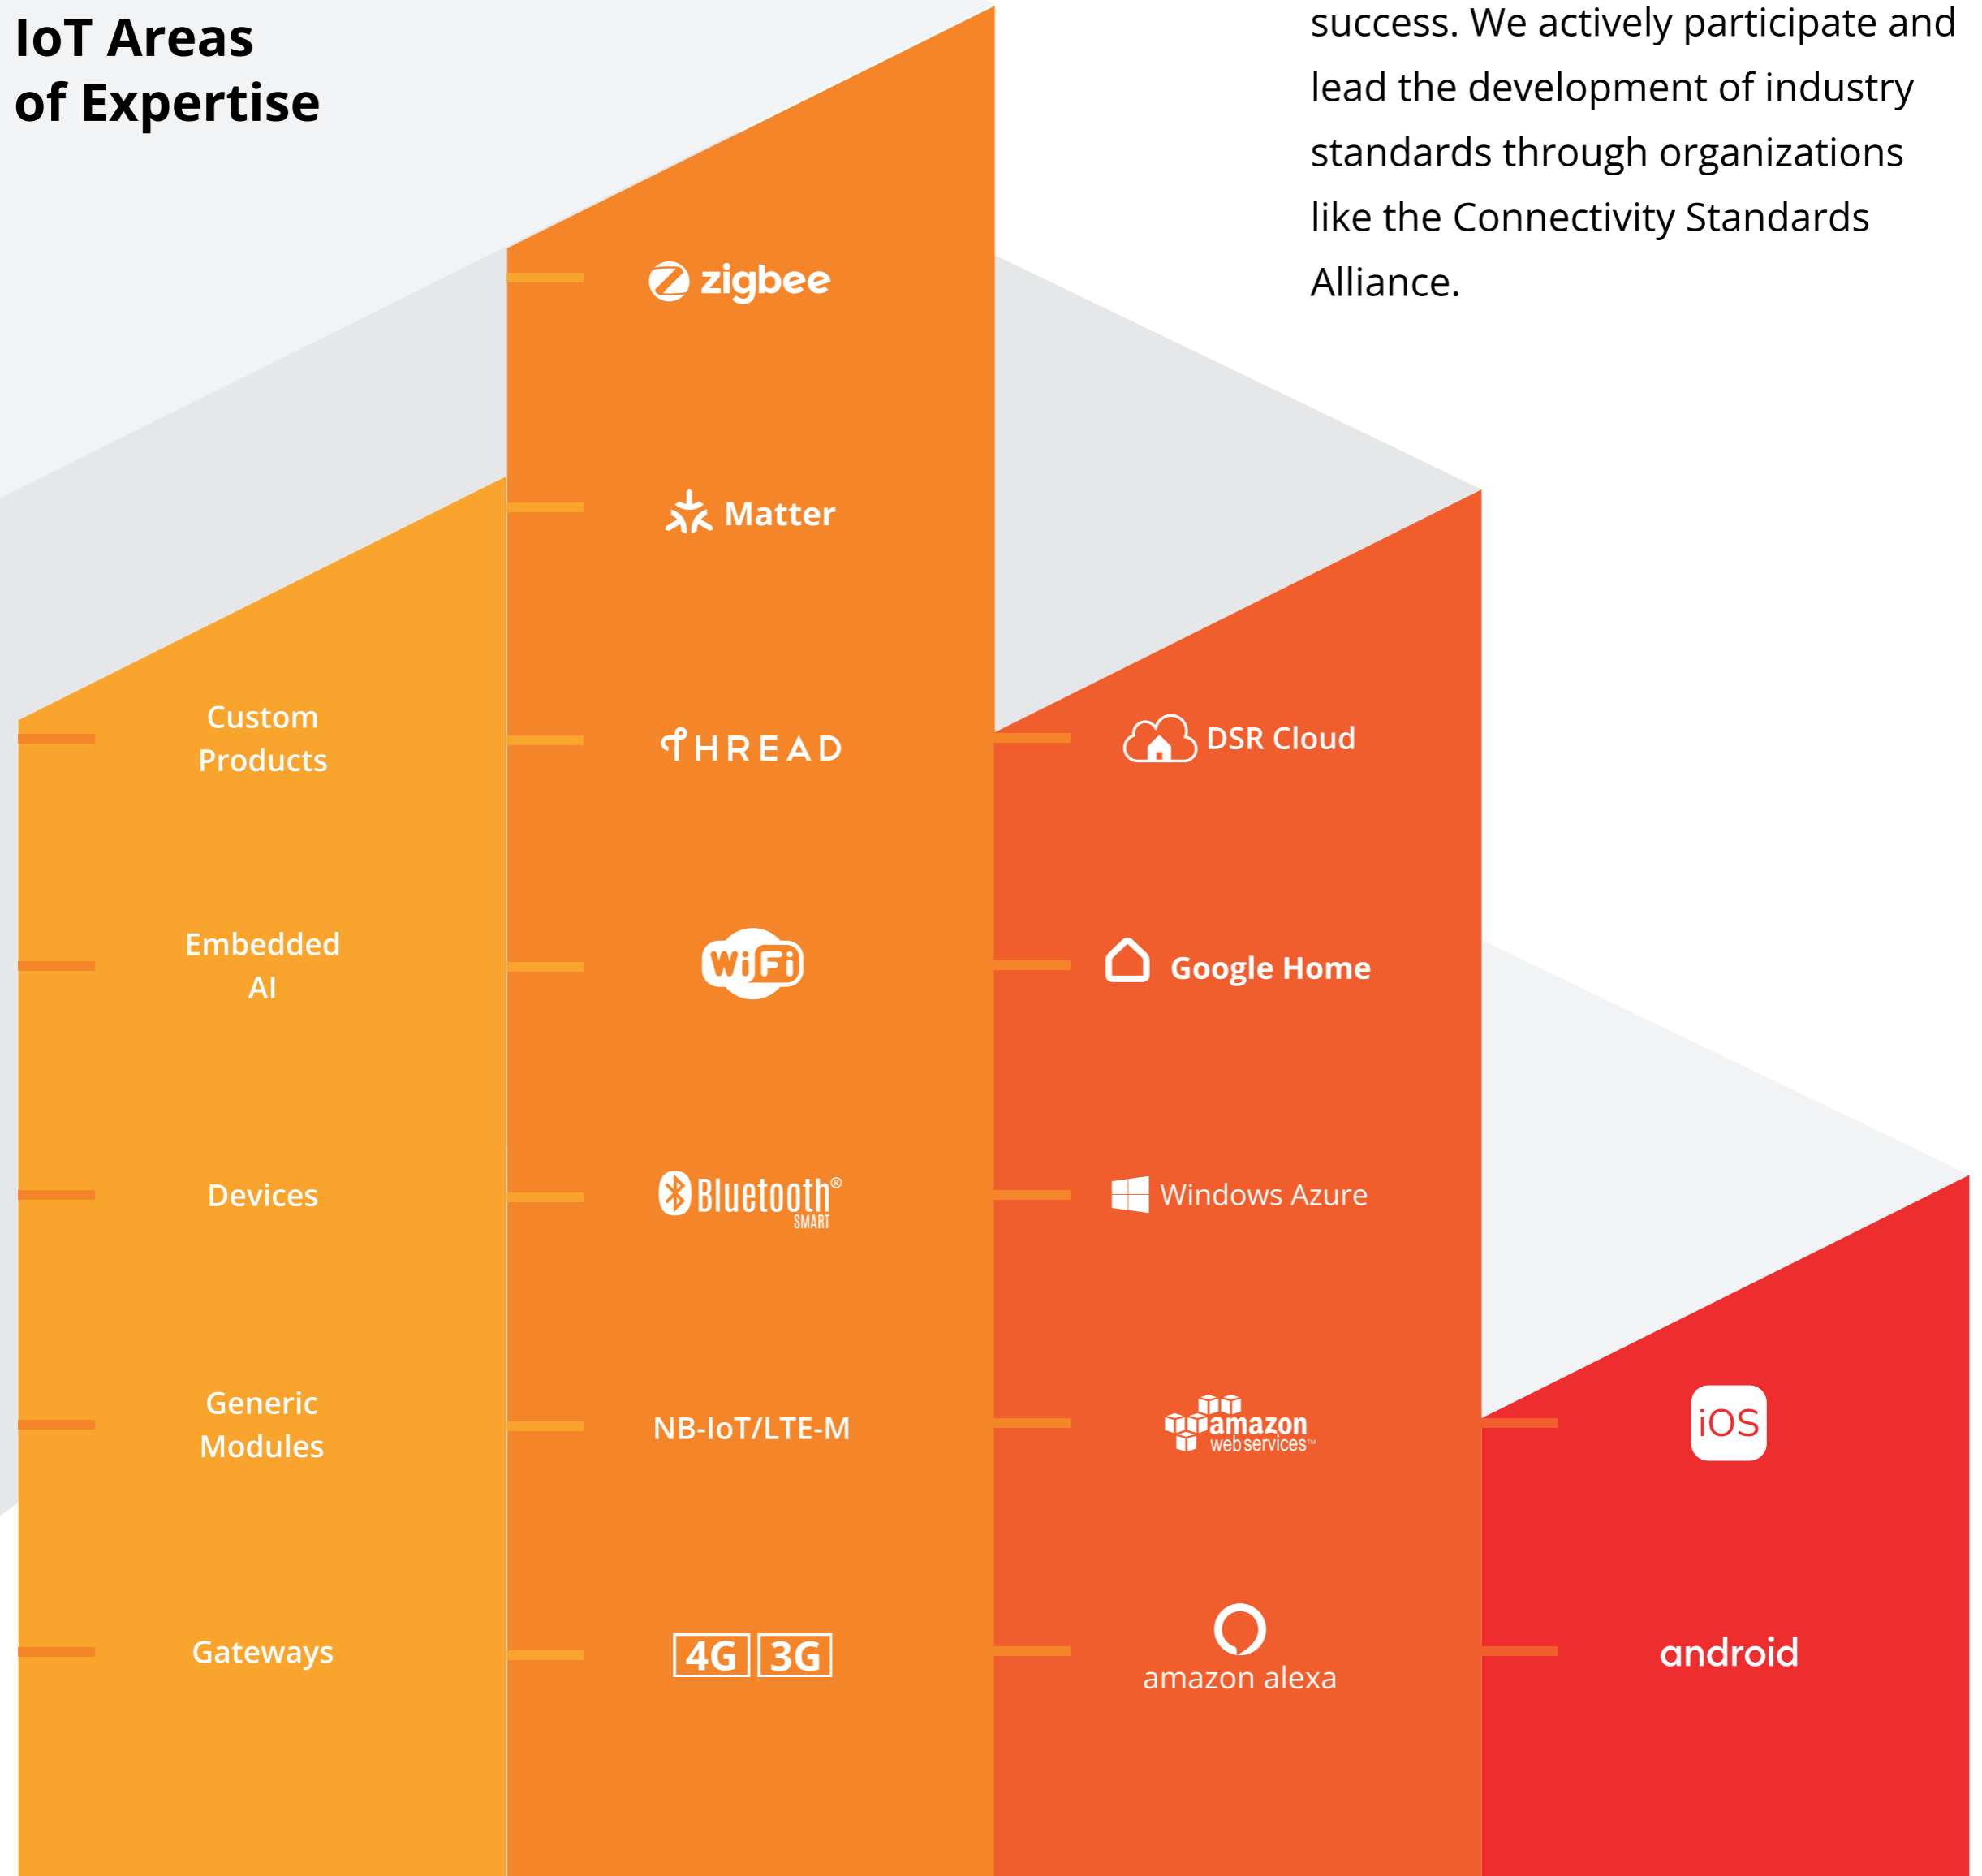

Benefits

- Seamless integration of Zigbee devices
- Control Zigbee devices with Matter applications
- More compatible devices without new product lines
- No additional cloud or hardware needed
- Supports additional smart home protocols
- Portable to Linux-based hardware

Get Access

To learn more about DSR's Zigbee-Matter Bridge, please visit www.dsr-iot.com
contact@dsr-corporation.com

www.dsr-iot.com
www.dsr-zoi.com

About ZBOSS

ZBOSS from DSR is an independent, portable and high performance Zigbee protocol stack. ZBOSS helps you overcome the challenges of interoperability, porting, customizing, testing and optimizing your Zigbee solution.

About DSR

DSR is headquartered in Denver, Colorado and has over 23 years of software development experience. DSR is your company's technology partner, specializing in developing Wireless Solutions, Firmware, IoT Frameworks and Mobile Apps that fit your specifications. DSR is ready to serve your technology needs and empower you toward future success. We actively participate and lead the development of industry standards through organizations like the Connectivity Standards Alliance.

IoT Areas of Expertise

Firmware

Wireless Expertise

IoT Framework

Mobile Apps