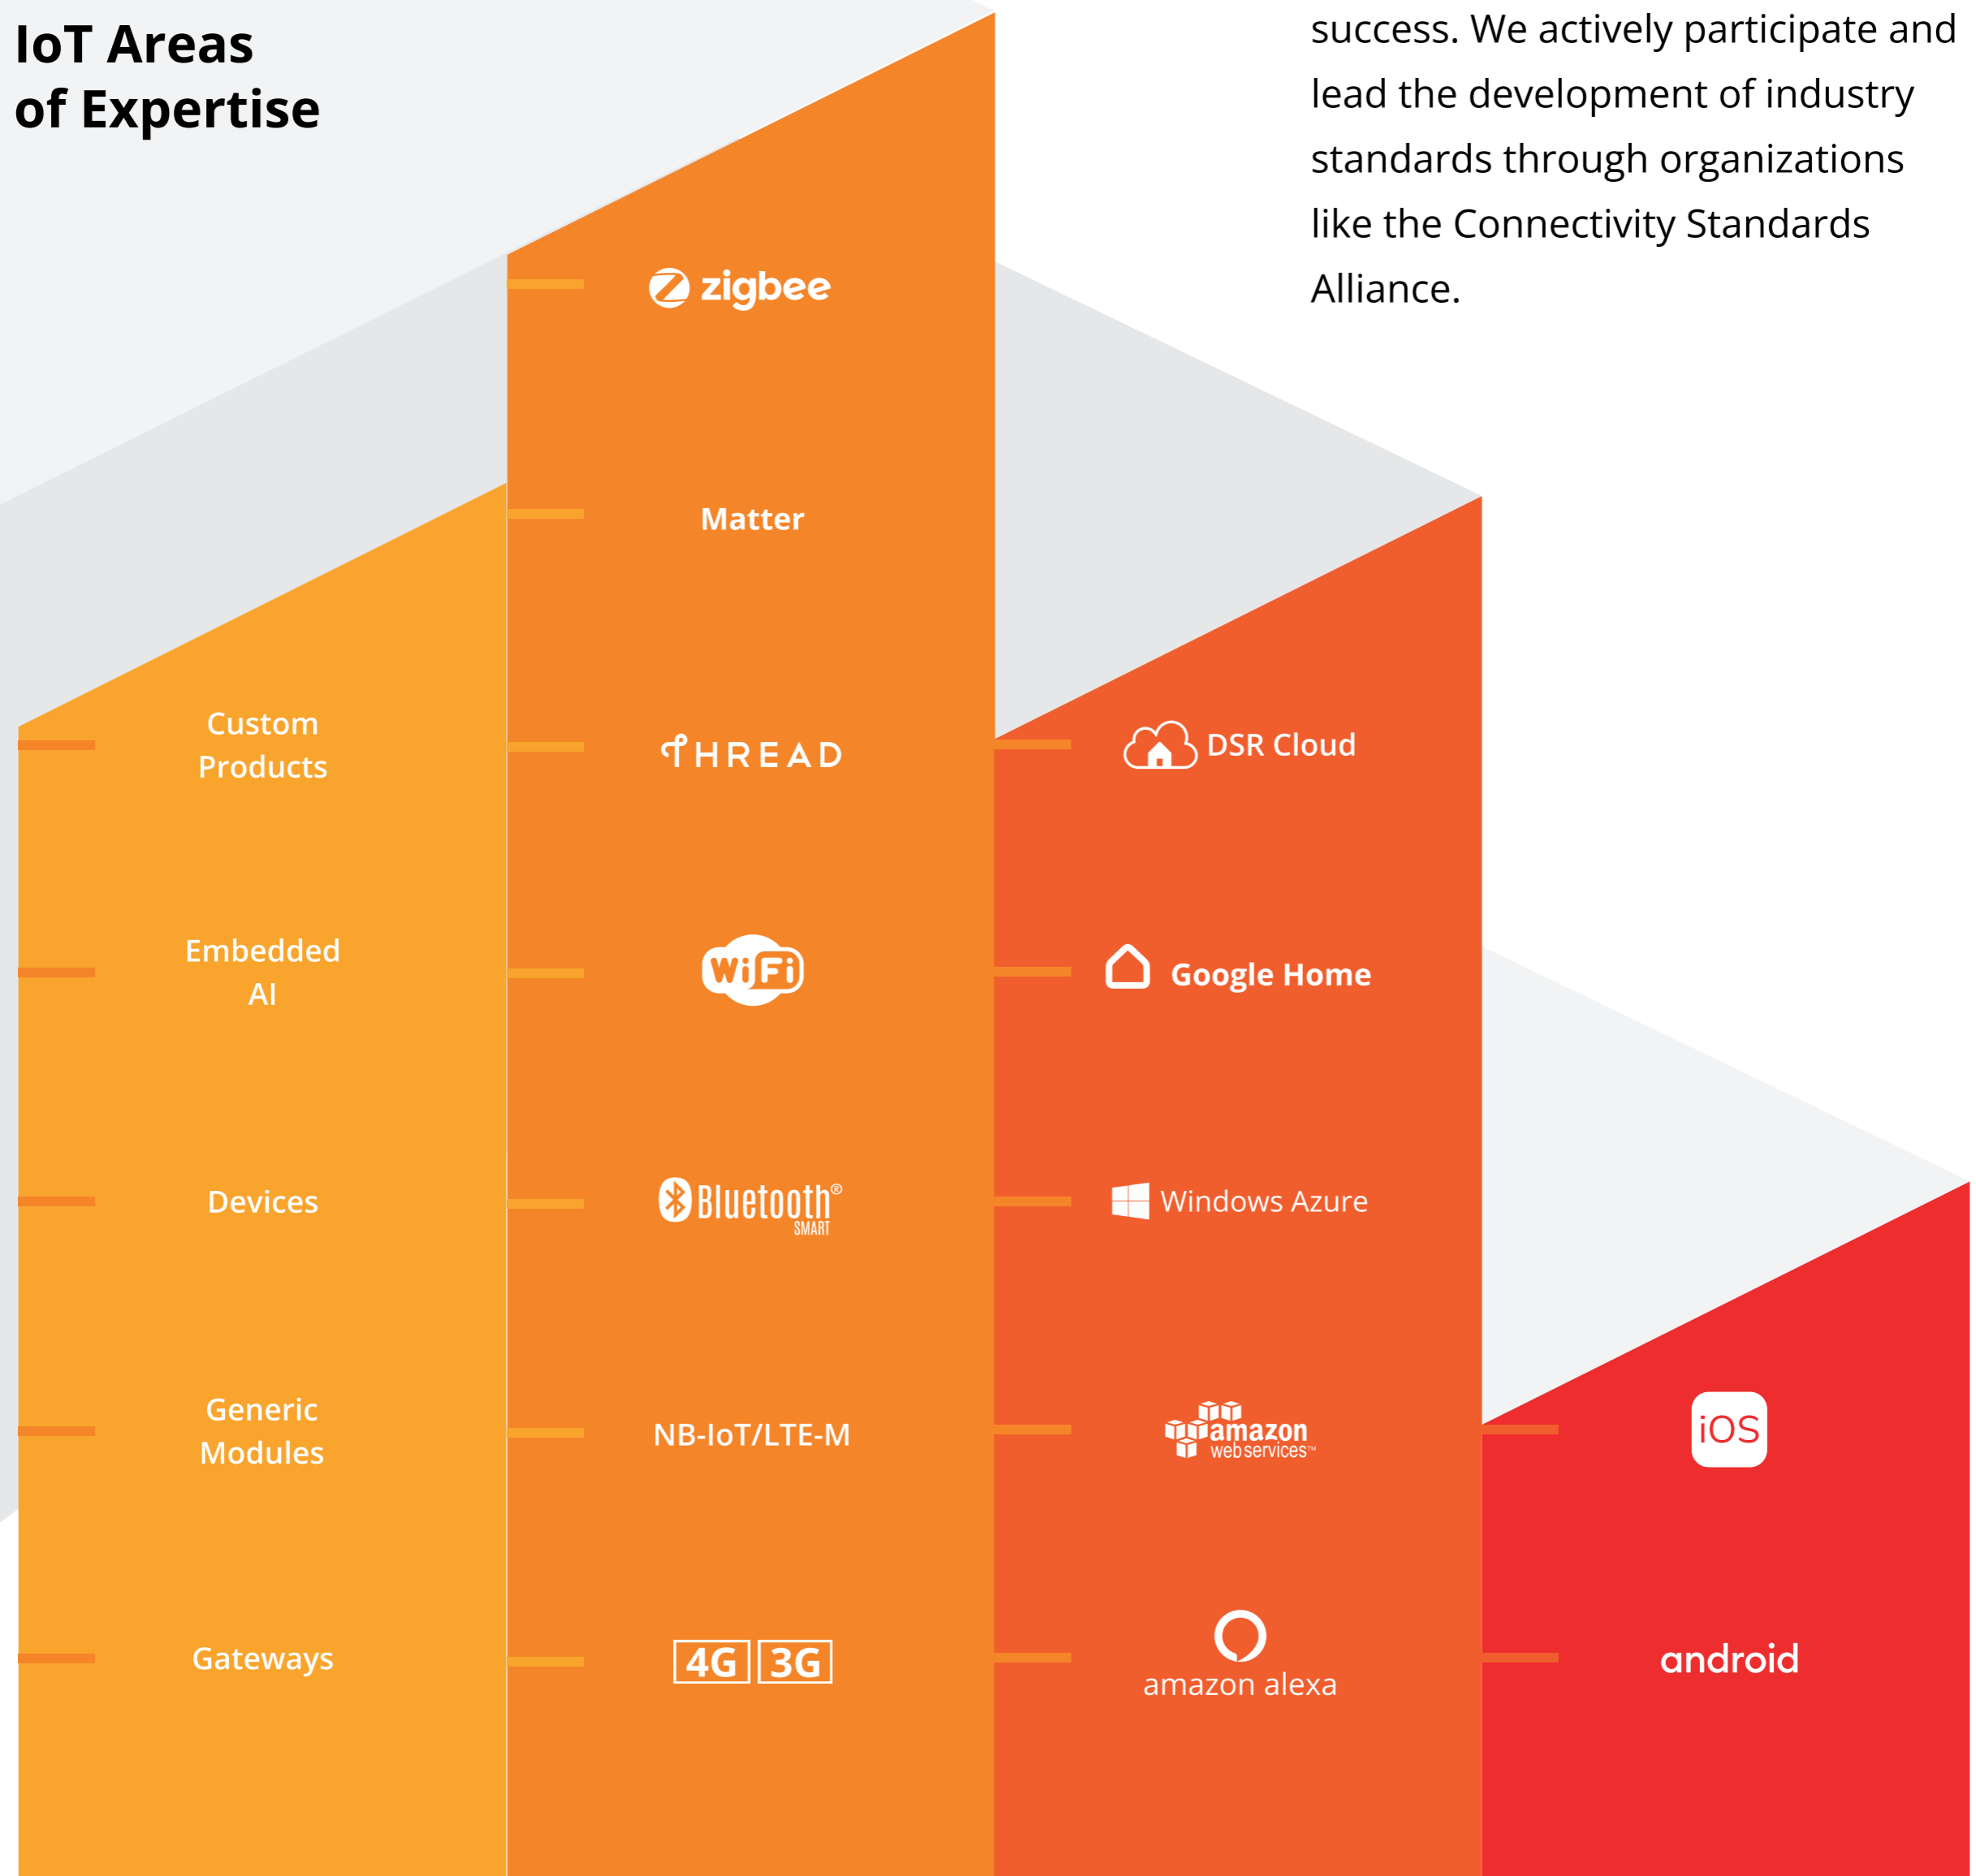

Benefits

- Seamless integration of Zigbee devices
- Control Zigbee devices with Matter applications
- More compatible devices without new product lines
- No additional cloud or hardware needed
- Supports additional smart home protocols
- Portable to Linux-based hardware

ZIGBEE-TO-MATTER BRIDGE

Get Access

To learn more about DSR's Zigbee-Matter Bridge, please visit www.dsr-iot.com
contact@dsr-corporation.com

www.dsr-iot.com
www.dsr-zoi.com

About ZBOSS

ZBOSS from DSR is an independent, portable and high performance Zigbee protocol stack. ZBOSS helps you overcome the challenges of interoperability, porting, customizing, testing and optimizing your Zigbee solution.

About DSR

DSR is headquartered in Denver, Colorado and has over 23 years of software development experience. DSR is your company's technology partner, specializing in developing Wireless Solutions, Firmware, IoT Frameworks and Mobile Apps that fit your specifications. DSR is ready to serve your technology needs and empower you toward future success. We actively participate and lead the development of industry standards through organizations like the Connectivity Standards Alliance.

IoT Areas of Expertise

Firmware

Wireless Expertise

IoT Framework

Mobile Apps